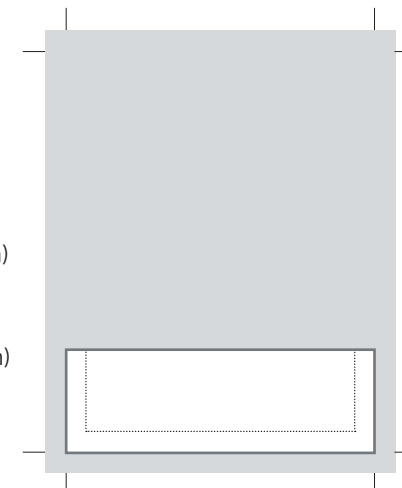

Final trim size:

8,25 X 11 in
(209,55 X 279,4 mm)

Live matter:

0,394 in (10 mm)
from the trim

Third Page

Bleed size:

8,5 X 3,925 in
(215,9 X 99,7 mm)

Final trim size:

8,25 X 3,8 in
(209,55 X 96,52 mm)

Live matter:

0,394 in (10 mm)
from the trim

Half Page

Bleed size:

8,5 X 5,625 in
(215,9 X 142,87 mm)

Final trim size:

8,25 X 5,5 in
(209,55 X 139,7 mm)

Live matter:

0,394 in (10 mm)
from the trim

Quarter Page

Bleed size:

8,5 X 3,025 in
(215,9 X 76,8 mm)

Final trim size:

8,25 X 2,9 in
(209,55 X 73,66 mm)

Live matter:

0,394 in (10 mm) from
the trim