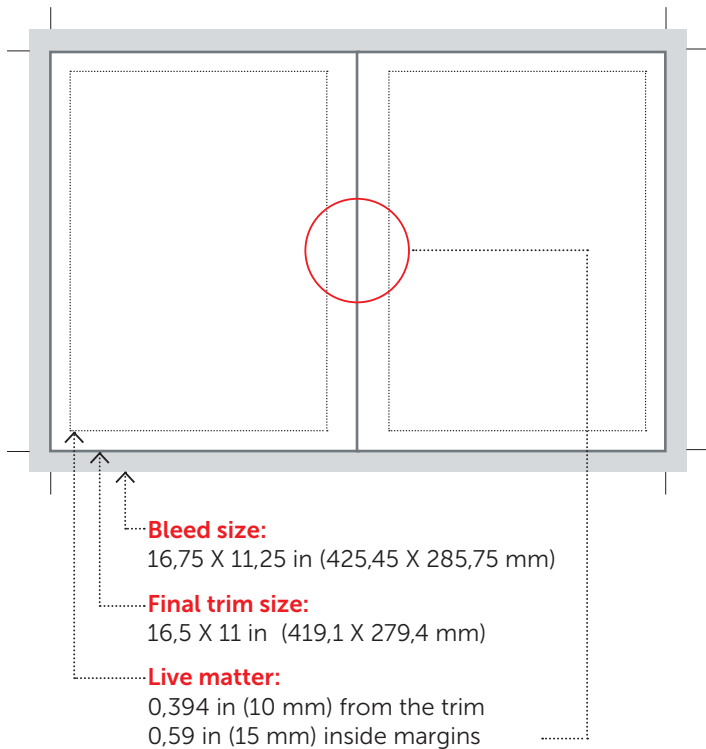

Artwork Specifications:

The formats for submitted adverts are as follows:

- **Acceptable artwork formats:** PDF, JPEG or TIFF in CMYK color mode
- **Resolution:** 300 dpi

Double Page